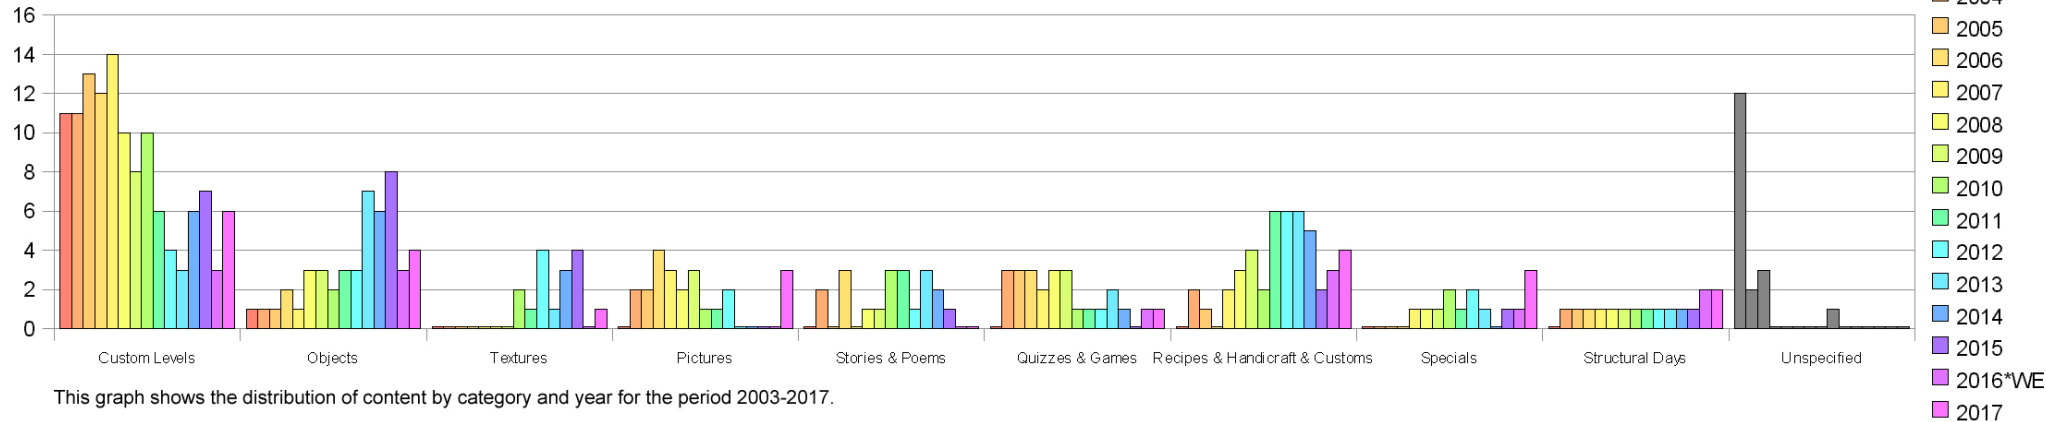

Lara's Levelbase Advent Calendar Content by Category and Year

This graph shows the distribution of content by category and year for the period 2003-2017.

The category Specials refers to content not typically featured in the Advent Calendar, such as classic levels, samples, audios, manuals. The class Stories&Poems also includes audio dramas.

Participants of the Lara's Levelbase Advent Calendar

LLB Advent Calendar Content

This chart shows the distribution of contents in the Lara's Levelbase Advent Calendar for the period 2003 - 2017.