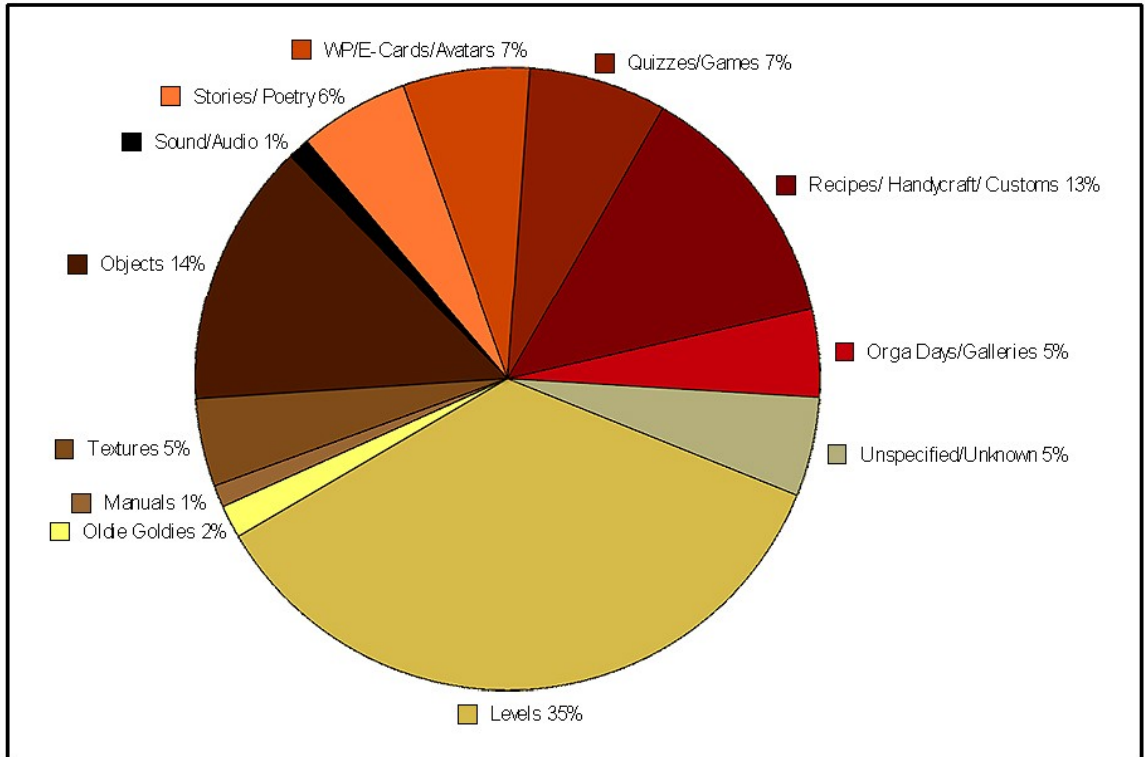

Lara's Levelbase Advent Calendar Content by Category and Year

This graph shows the distribution of content by category and year for the period 2003-2017.

The category Specials refers to content not typically featured in the Advent Calendar, such as classic levels, samples, audios, manuals. The class Stories&Poems also includes audio dramas.

Participants of the Lara's Levelbase Advent Calendar

LLB Advent Calendar Content

This chart shows the distribution of contents in the Lara's Levelbase Advent Calendar for the period 2003 - 2017.