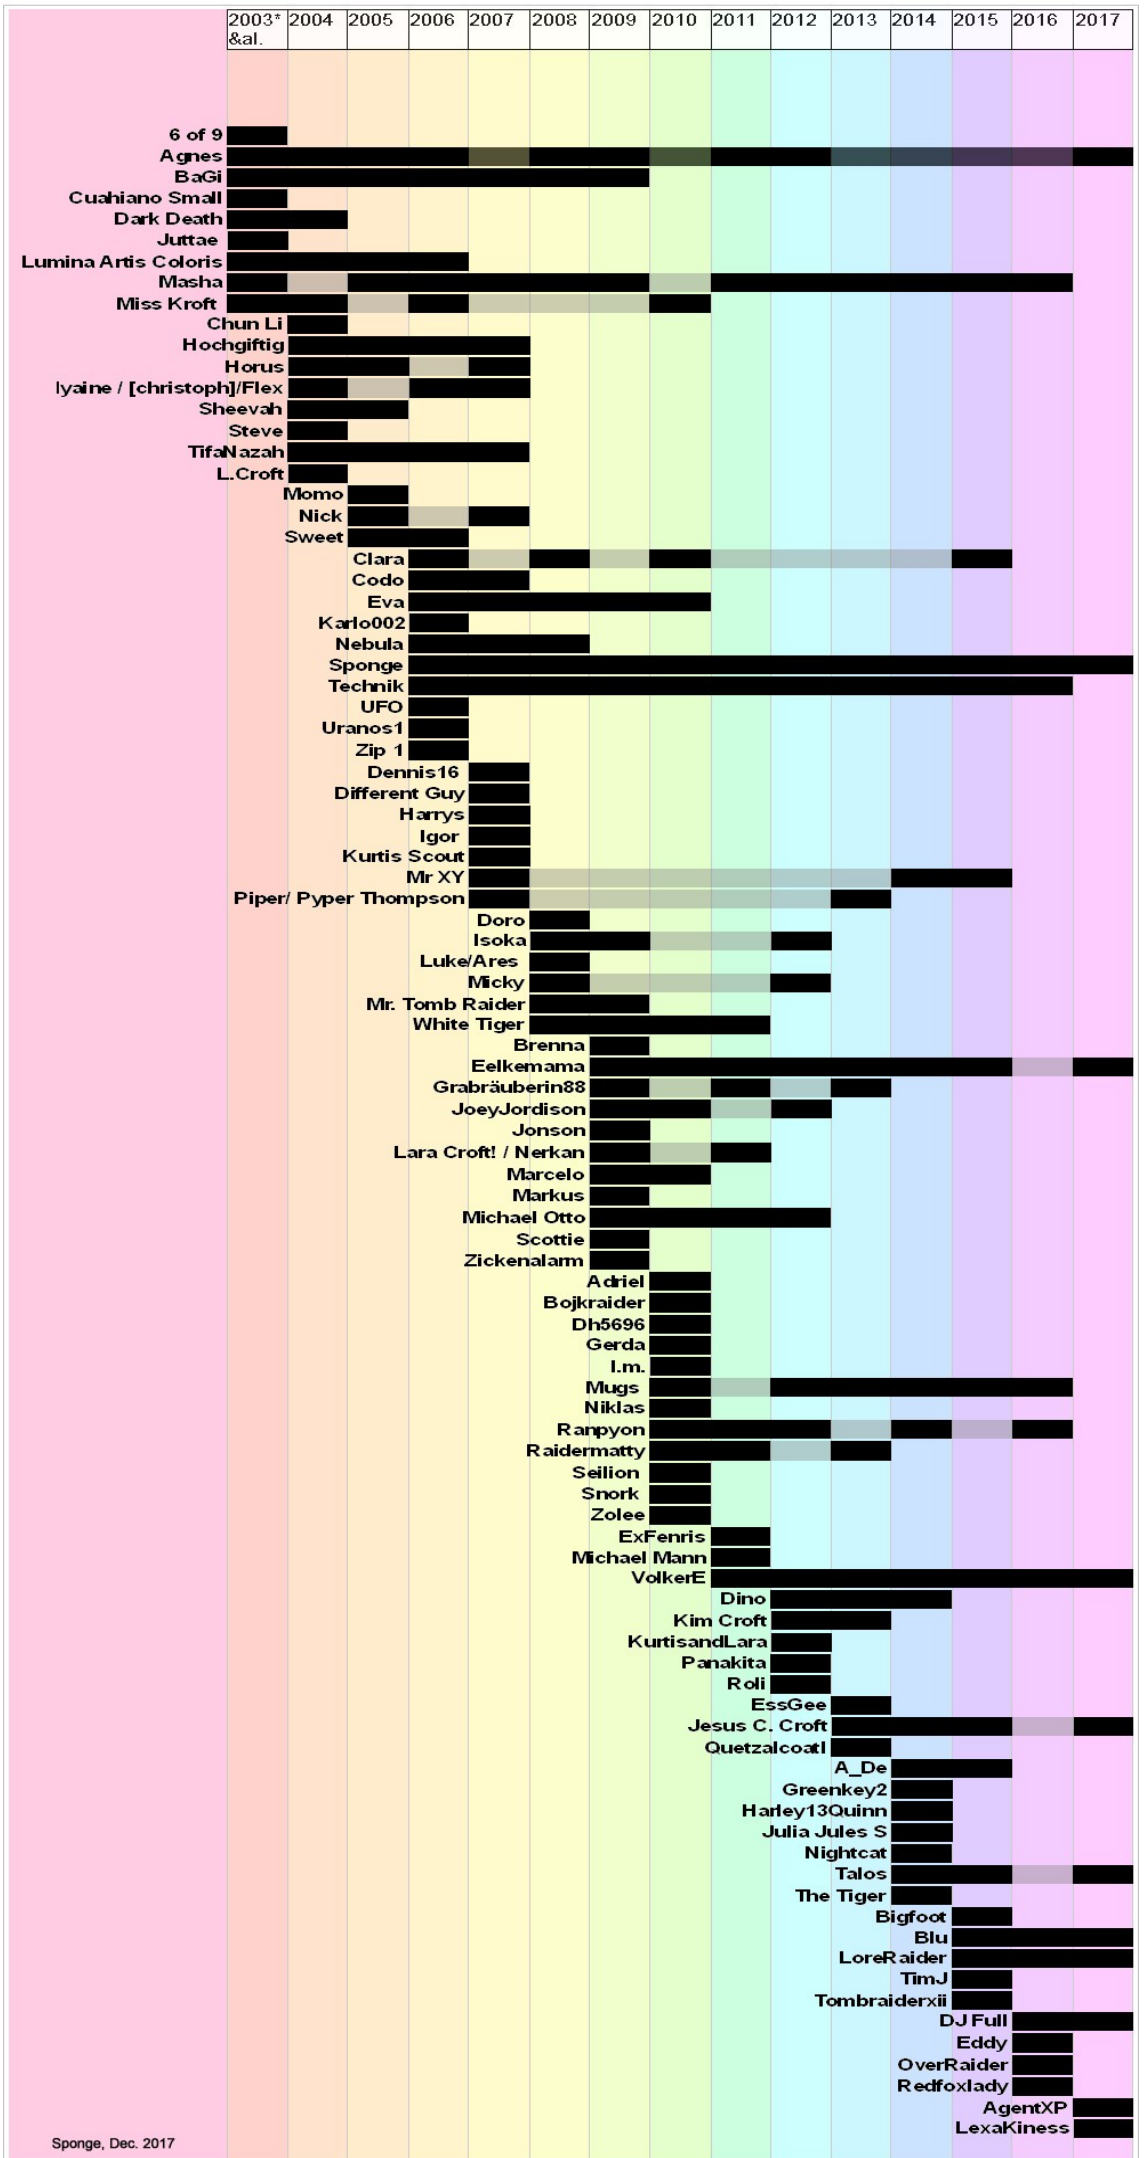

Lara's Levelbase Advent Calendar Content by Category and Year

This graph shows the distribution of content by category and year for the period 2003-2017.

The category Specials refers to content not typically featured in the Advent Calendar, such as classic levels, samples, audios, manuals. The class Stories&Poems also includes audio dramas.

Participants of the Lara's Levelbase Advent Calendar

LLB Advent Calendar Content

This chart shows the distribution of contents in the Lara's Levelbase Advent Calendar for the period 2003 - 2017.